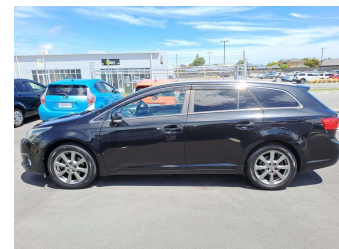

2012 Toyota Avensis 2.0 Li wagon

Purchase Price

\$10,950

Includes GST
Excludes on-road costs of \$475

Finance may be available on this vehicle. Ask one of our friendly staff for more information.

Gain peace of mind with Mechanical Breakdown Insurance. **Ask us how.**

Body Style

5 door, Station Wagon

Odometer

112,000 km

Engine

2000 cc, Petrol

Fuel Type

Petrol

Transmission

Auto, Front Wheel

Wheels

-

VIN

7AT0H63MX23006716

Interior

Beige, Half-Leather