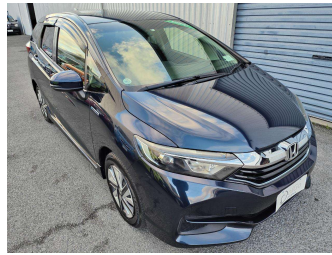

2016 Honda Shuttle 1.5 Hybrid

Purchase Price

\$9,225

Includes GST
Excludes on-road costs of \$475

Finance may be available on this vehicle. Ask one of our friendly staff for more information.

Gain peace of mind with Mechanical Breakdown Insurance. **Ask us how.**

Body Style

5 door, Station Wagon

Odometer

155,300 km

Engine

1500 cc, Hybrid

Fuel Type

Hybrid