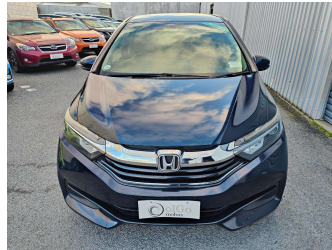

2016 Honda Shuttle 1.5 Hybrid

Purchase Price

\$9,225

Includes GST
Excludes on-road costs of \$475

Finance may be available on this vehicle. Ask one of our friendly staff for more information.

Gain peace of mind with Mechanical Breakdown Insurance. **Ask us how.**

Body Style

5 door, Station Wagon

Odometer

155,300 km

Engine

1500 cc, Hybrid

Fuel Type

Hybrid