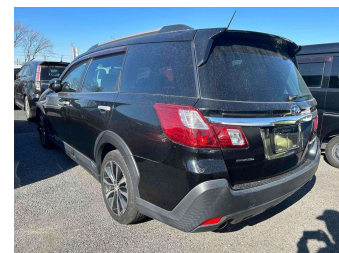

2015 Subaru Exiga Crossover 7 2.5 4WD EyeSight

Purchase Price **\$15,450**

Includes GST
Excludes on-road costs of \$350

Finance may be available on this vehicle. Ask one of our friendly staff for more information.

Body Style
5 door, SUV / 4x4

Odometer
101,000 km

Engine
2500 cc, Petrol

Fuel Type
Petrol

Transmission
Auto, 4WD/4x4

Wheels
-

VIN
-

Interior
Brown, Half-Leather