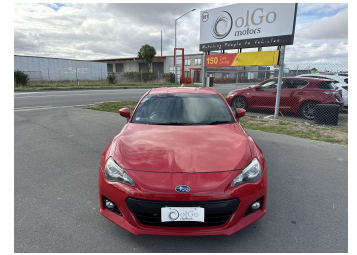

2012 Subaru BRZ 2.0 S

Purchase Price

\$15,930

Includes GST
Excludes on-road costs of \$475

Finance may be available on this vehicle. Ask one of our friendly staff for more information.

Gain peace of mind with Mechanical Breakdown Insurance. **Ask us how.**

Body Style

2 door, Coupe

Odometer

162,900 km

Engine

2000 cc, Petrol

Fuel Type

Petrol

Transmission

6-Speed Auto, Rear Wheel

Wheels

-

VIN

7AT0GF1YX24006197

Interior

Black, Cloth