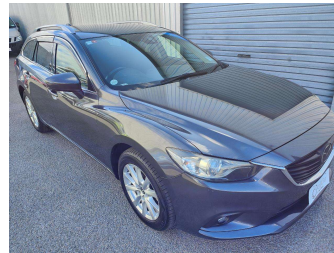

2012 Mazda Atenza 20S

Purchase Price

\$13,725

Includes GST
Excludes on-road costs of \$475

Finance may be available on this vehicle. Ask one of our friendly staff for more information.

Gain peace of mind with Mechanical Breakdown Insurance. **Ask us how.**

Body Style

5 door, Station Wagon

Odometer

99,000 km

Engine

2000 cc, Petrol

Fuel Type

Petrol

Transmission

6-Speed Auto, Front Wheel

Wheels

-

VIN

7AT0C139X23100210

Interior

Black, Cloth