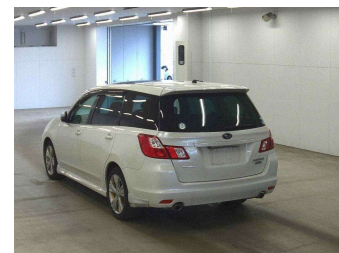

# 2015 Subaru Exiga 2.5i 4WD Airbreak

Purchase Price

**\$11,430**

Includes GST  
Excludes on-road costs of \$350

Finance may be available on this vehicle. Ask one of our friendly staff for more information.

Body Style

**5 door, Station Wagon**

Odometer

**128,300 km**

Engine

**2500 cc, Petrol**

Fuel Type

**Petrol**