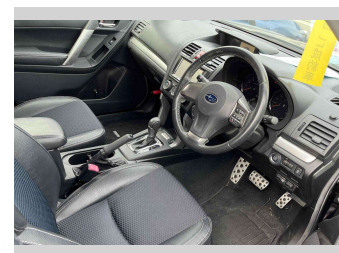

2011 Suzuki Swift 1.2 XS

Purchase Price **\$9,930**

Includes GST
Excludes on-road costs of \$475

Finance may be available on this vehicle. Ask one of our friendly staff for more information.

Gain peace of mind with Mechanical Breakdown Insurance. **Ask us how.**

- Top features**
- » ABS Braking
 - » Air Conditioning
 - » Alloy Wheels (Factory)
 - » Body Kit (Factory)
 - » CD Player
 - » Central Locking
 - » Chain Driven (no cam b...)
 - » Comes with new WOF
 - » Cruise Control
 - » Electric Mirrors
 - » Electric Windows
 - » Front Wheel Drive
 - » Remote Locking
 - » Smart Key

Body Style
5 door, Hatchback

Odometer
37,800 km

Engine
1200 cc, Petrol

Fuel Type
Petrol

Transmission
Auto, Front Wheel

Wheels
-

VIN
-

Interior
Black, Cloth