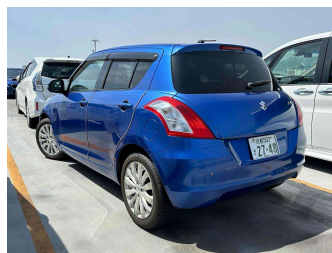

2011 Suzuki Swift 1.2 XS

Purchase Price **\$9,930**

Includes GST
Excludes on-road costs of \$475

Finance may be available on this vehicle. Ask one of our friendly staff for more information.

Gain peace of mind with Mechanical Breakdown Insurance. **Ask us how.**

Body Style
5 door, Hatchback

Odometer
37,800 km

Engine
1200 cc, Petrol

Fuel Type
Petrol

Transmission
Auto, Front Wheel

Wheels
-

VIN
-

Interior
Black, Cloth