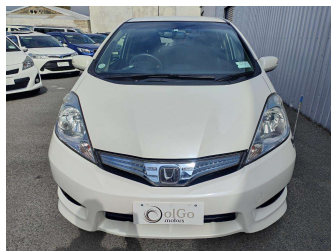

2012 Honda Fit 1.3 Shuttle Hybrid

Purchase Price

\$8,650

Includes GST
Excludes on-road costs of \$475

Finance may be available on this vehicle. Ask one of our friendly staff for more information.

Gain peace of mind with Mechanical Breakdown Insurance. **Ask us how.**

Body Style

5 door, Station Wagon

Odometer

99,000 km

Engine

1300 cc, Hybrid

Fuel Type

Hybrid

Transmission

Auto, Front Wheel

Wheels

-

VIN

7AT08G2YX23103034

Interior

Black & Brown, Half-Leather