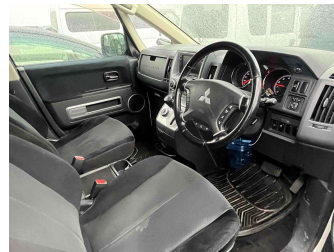

2007 Mitsubishi Delica D5 4WD G Navi Pkg

Purchase Price

\$14,450

Includes GST
Excludes on-road costs of \$475

Finance may be available on this vehicle. Ask one of our friendly staff for more information.

Gain peace of mind with Mechanical Breakdown Insurance. **Ask us how.**

- Top features**
- » 4WD
 - » ABS Braking
 - » Air Conditioning
 - » Alloy Wheels (Factory)
 - » Body Kit (Factory)
 - » CD Player
 - » Central Locking
 - » Chain Driven (no cam b...)
 - » Comes with new WOF
 - » Cruise Control
 - » Electric Mirrors
 - » Electric Windows
 - » New Shape
 - » Paddle Shifters
 - » Remote Locking
 - » Reversing Camera
 - » Smart Key

Body Style
5 door, Van

Odometer
133,100 km

Engine
2400 cc, Petrol

Fuel Type
Petrol

Transmission
Auto, 4WD/4x4

Wheels
-

VIN
-

Interior
Black, Cloth