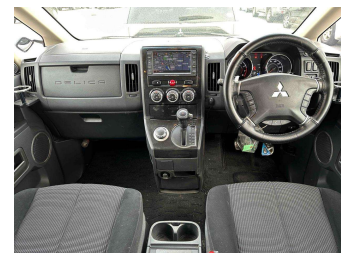

# 2009 Mitsubishi Delica D5 4WD G Roadest Navi Pkg

**Purchase Price** **\$14,430**

Includes GST  
Excludes on-road costs of \$350

Finance may be available on this vehicle. Ask one of our friendly staff for more information.

Gain peace of mind with Mechanical Breakdown Insurance. **Ask us how.**

- Top features**
- » 4WD
  - » ABS Braking
  - » Air Conditioning
  - » Alloy Wheels (Factory)
  - » Body Kit (Factory)
  - » CD Player
  - » Central Locking
  - » Chain Driven (no cam b...)
  - » Comes with new WOF
  - » Cruise Control
  - » Electric Mirrors
  - » Electric Windows
  - » Power Door(s)
  - » Remote Locking
  - » Reversing Camera
  - » Smart Key

Body Style  
**5 door, Van**

Odometer  
**135,200 km**

Engine  
**2400 cc, Petrol**

Fuel Type  
**Petrol**

Transmission  
**Auto, 4WD/4x4**

Wheels  
-

VIN  
-

Interior  
**Black, Cloth**