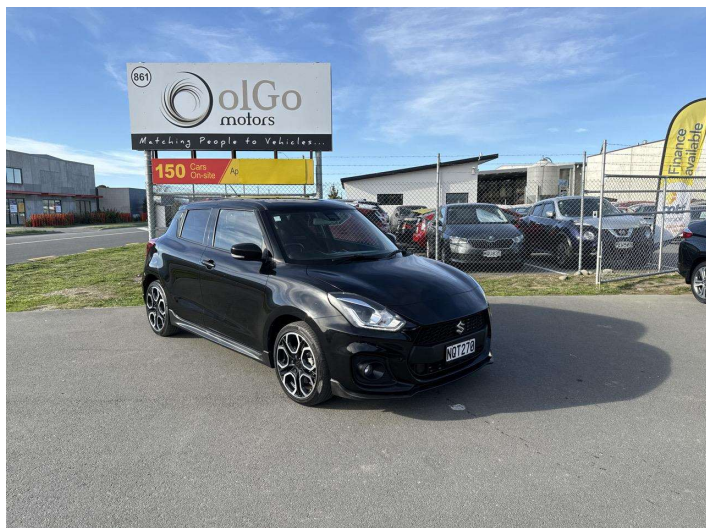

2019 Suzuki Swift SPORT 1.4PT/6AT

Purchase Price **\$18,830**

Includes GST
Excludes on-road costs of \$150

Finance may be available on this vehicle. Ask one of our friendly staff for more information.

Gain peace of mind with Mechanical Breakdown Insurance. **Ask us how.**

Body Style
5 door, Hatchback

Odometer
25,000 km

Engine
1400 cc, Petrol

Fuel Type
Petrol

Transmission
6-Speed Auto, Front Wheel

Wheels
-

VIN
JSAAZC33S00111468

Interior
Black, Cloth

Safety
-

Reg No.
NQT270

Ext Colour
Black

History
NZ New, 3 owners

Seats
5 seats

CO2 Emissions
-

Energy Economy
-

Stock ID: 24155