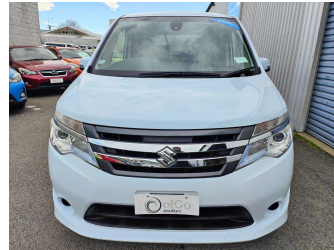

2014 Suzuki Landy 2.0X

Purchase Price

\$9,825

Includes GST
Excludes on-road costs of \$475

Finance may be available on this vehicle. Ask one of our friendly staff for more information.

Gain peace of mind with Mechanical Breakdown Insurance. **Ask us how.**

Body Style

5 door, Van

Odometer

116,000 km

Engine

2000 cc, Hybrid

Fuel Type

Hybrid

Transmission

Auto, Front Wheel

Wheels

-

VIN

7AT0GKGHX23906214

Interior

Black, Cloth