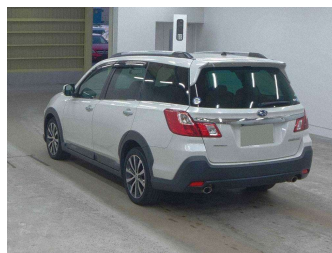

# 2016 Subaru Exiga Crossover 7 2.5 4WD EyeSight

**Purchase Price** **\$14,450**  
Includes GST  
 Excludes on-road costs of \$350

Finance may be available on this vehicle. Ask one of our friendly staff for more information.

Body Style  
**5 door, SUV / 4x4**

Odometer  
**112,000 km**

Engine  
**2500 cc, Petrol**

Fuel Type  
**Petrol**

Transmission  
**Auto, 4WD/4x4**

Wheels  
 -

VIN  
 -

Interior  
**Brown, Half-Leather**