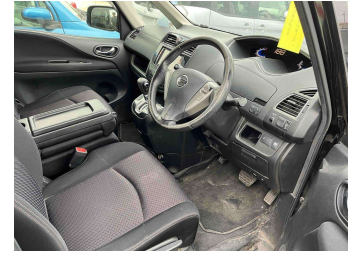

2013 Nissan Serena 2.0 Highway Star S-Hybrid

Purchase Price **\$9,930**

Includes GST
Excludes on-road costs of \$475

Finance may be available on this vehicle. Ask one of our friendly staff for more information.

Gain peace of mind with Mechanical Breakdown Insurance. **Ask us how.**

- Top features**
- » ABS Braking
 - » Air Conditioning
 - » Alloy Wheels (Factory)
 - » Body Kit (Factory)
 - » CD Player
 - » Central Locking
 - » Chain Driven (no cam b...)
 - » Comes with new WOF
 - » Cruise Control
 - » Electric Mirrors
 - » Electric Windows
 - » Front Wheel Drive
 - » Power Door(s)
 - » Remote Locking
 - » Reversing Camera
 - » Smart Key

Body Style
5 door, Van

Odometer
111,500 km

Engine
2000 cc, Hybrid

Fuel Type
Hybrid

Transmission
Auto, Front Wheel

Wheels
-

VIN
7AT0DH3FX24128067

Interior
Black, Cloth