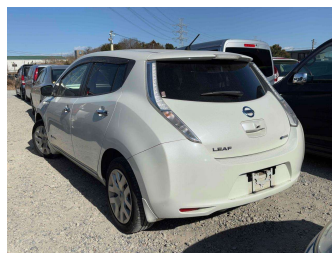

2016 Nissan Leaf 30X

Purchase Price

\$6,430

Includes GST
Excludes on-road costs of \$475

Finance may be available on this vehicle. Ask one of our friendly staff for more information.

Gain peace of mind with Mechanical Breakdown Insurance. **Ask us how.**

Body Style
5 door, Hatchback

Odometer
101,500 km

Engine
0 cc, Electric

Fuel Type
Electric

Transmission
Auto, Front Wheel

Wheels
-

VIN
-

Interior
Black, Cloth

Safety
-

Reg No.

-

Ext Colour
Pearl White

History
Ex-Overseas

Seats
5 seats

CO2 Emissions

-