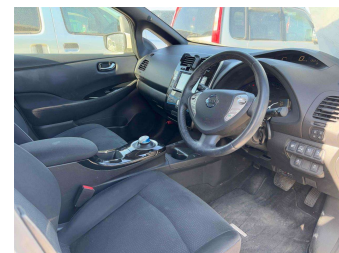

2016 Nissan Leaf 30X

Purchase Price

\$6,430

Includes GST
Excludes on-road costs of \$475

Finance may be available on this vehicle. Ask one of our friendly staff for more information.

Gain peace of mind with Mechanical Breakdown Insurance. **Ask us how.**

- Top features**
- » ABS Braking
 - » Air Conditioning
 - » CD Player
 - » Central Locking
 - » Comes with new WOF
 - » Cruise Control
 - » Electric Mirrors
 - » Electric Windows
 - » ESC
 - » Front Wheel Drive
 - » Heated Seat(s)
 - » Radio
 - » Remote Locking
 - » Reversing Camera
 - » Smart Key

Body Style
5 door, Hatchback

Odometer
101,500 km

Engine
0 cc, Electric

Fuel Type
Electric

Transmission
Auto, Front Wheel

Wheels
-

VIN
-

Interior
Black, Cloth