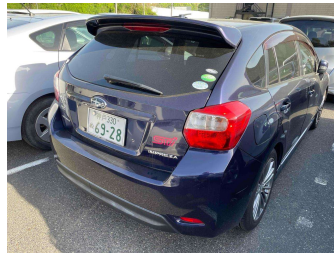

# 2012 Subaru Impreza 2.0i-S 4WD Sport EyeSight

**Purchase Price** **\$10,950**

Includes GST  
Excludes on-road costs of \$475

Finance may be available on this vehicle. Ask one of our friendly staff for more information.

Body Style  
**5 door, Hatchback**

Odometer  
**92,300 km**

Engine  
**2000 cc, Petrol**

Fuel Type  
**Petrol**

Transmission  
**Auto, 4WD/4x4**

Wheels  
-

VIN  
-

Interior  
**Black, Cloth**