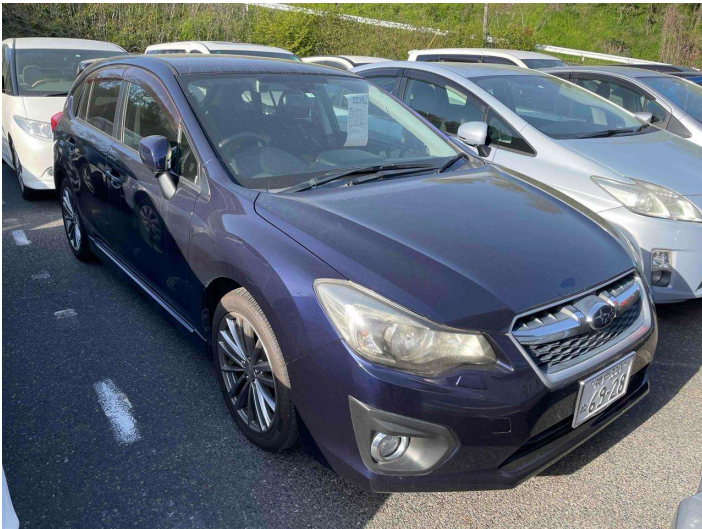

# 2012 Subaru Impreza 2.0i-S 4WD Sport EyeSight

**Purchase Price** **\$10,950**

Includes GST  
Excludes on-road costs of \$475

Finance may be available on this vehicle. Ask one of our friendly staff for more information.

Body Style  
**5 door, Hatchback**

Odometer  
**92,300 km**

Engine  
**2000 cc, Petrol**

Fuel Type  
**Petrol**

Transmission  
**Auto, 4WD/4x4**

Wheels  
-

VIN  
-

Interior  
**Black, Cloth**

Safety

Based on 2023 UCSR rating for 12-16 models

Reg No.

-

Ext Colour  
**Navy Blue**

History  
**Ex-Overseas**

Seats  
**5 seats**

CO2 Emissions  
**★★★★☆**  
**163 grams/km**