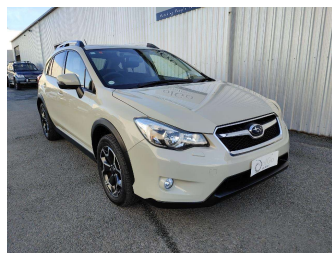

2014 Subaru XV 2.0i-L 4WD Eyesight

Purchase Price

\$12,425

Includes GST
Excludes on-road costs of \$475

Finance may be available on this vehicle. Ask one of our friendly staff for more information.

Gain peace of mind with Mechanical Breakdown Insurance. **Ask us how.**

Body Style
5 door, SUV / 4x4

Odometer
126,700 km

Engine
2000 cc, Petrol

Fuel Type
Petrol

Transmission
Auto, 4WD/4x4

Wheels
-

VIN
7AT0GF1XX24074020

Interior
Black, Cloth