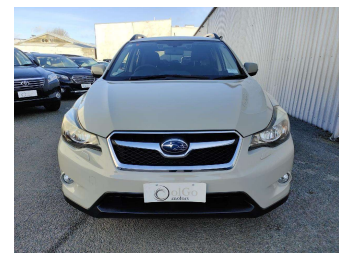

2014 Subaru XV 2.0i-L 4WD Eyesight

Purchase Price

\$12,425

Includes GST
Excludes on-road costs of \$475

Finance may be available on this vehicle. Ask one of our friendly staff for more information.

Gain peace of mind with Mechanical Breakdown Insurance. **Ask us how.**

Body Style
5 door, SUV / 4x4

Odometer
126,700 km

Engine
2000 cc, Petrol

Fuel Type
Petrol

Transmission
Auto, 4WD/4x4

Wheels
-

VIN
7AT0GF1XX24074020

Interior
Black, Cloth