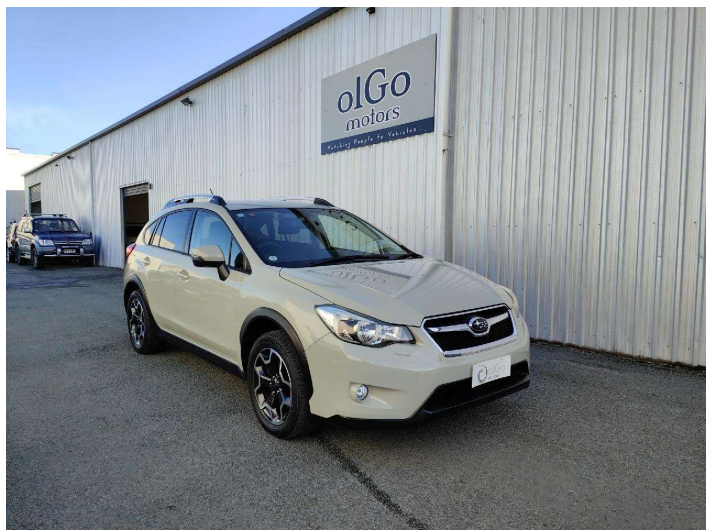

2014 Subaru XV 2.0i-L 4WD Eyesight

Purchase Price

\$12,425

Includes GST
Excludes on-road costs of \$475

Finance may be available on this vehicle. Ask one of our friendly staff for more information.

Gain peace of mind with Mechanical Breakdown Insurance. **Ask us how.**

Body Style
5 door, SUV / 4x4

Odometer
126,700 km

Engine
2000 cc, Petrol

Fuel Type
Petrol

Transmission
Auto, 4WD/4x4

Wheels
-

VIN
7AT0GF1XX24074020

Interior
Black, Cloth