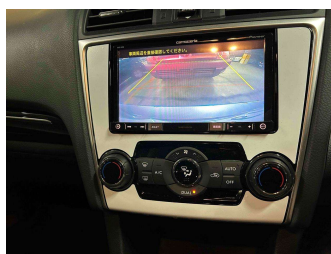

2015 Subaru Levorg 1.6 GT EyeSight Advanced

Purchase Price **\$14,930**

Includes GST
Excludes on-road costs of \$475

Finance may be available on this vehicle. Ask one of our friendly staff for more information.

Body Style
5 door, Station Wagon

Odometer
117,200 km

Engine
1600 cc, Petrol

Fuel Type
Petrol

Transmission
Auto, 4WD/4x4

Wheels
-

VIN
-

Interior
Black, Cloth