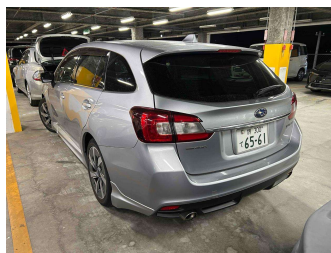

2015 Subaru Levorg 1.6 GT EyeSight Advanced

Purchase Price **\$14,930**

Includes GST
Excludes on-road costs of \$475

Finance may be available on this vehicle. Ask one of our friendly staff for more information.

Body Style
5 door, Station Wagon

Odometer
117,200 km

Engine
1600 cc, Petrol

Fuel Type
Petrol

Transmission
Auto, 4WD/4x4

Wheels
-

VIN
-

Interior
Black, Cloth