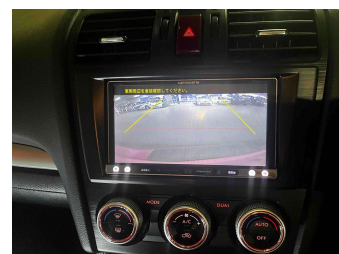

2013 Subaru XV 2.0i-L 4WD Hybrid EyeSight

Purchase Price **\$13,430**

Includes GST
Excludes on-road costs of \$475

Finance may be available on this vehicle. Ask one of our friendly staff for more information.

Body Style
5 door, SUV / 4x4

Odometer
97,900 km

Engine
2000 cc, Hybrid

Fuel Type
Hybrid

Transmission
Auto, 4WD/4x4

Wheels
-

VIN
-

Interior
Black & Grey, Cloth