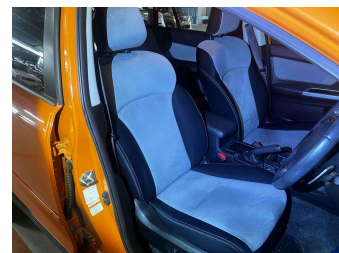

2013 Subaru XV 2.0i-L 4WD Hybrid EyeSight

Purchase Price **\$13,430**

Includes GST
Excludes on-road costs of \$475

Finance may be available on this vehicle. Ask one of our friendly staff for more information.

Body Style
5 door, SUV / 4x4

Odometer
97,900 km

Engine
2000 cc, Hybrid

Fuel Type
Hybrid

Transmission
Auto, 4WD/4x4

Wheels
-

VIN
-

Interior
Black & Grey, Cloth