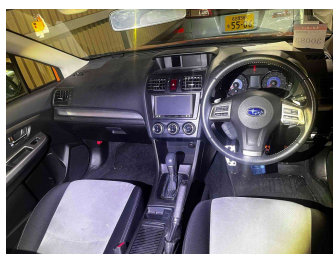

2013 Subaru XV 2.0i-L 4WD Hybrid EyeSight

Purchase Price **\$13,430**

Includes GST
Excludes on-road costs of \$475

Finance may be available on this vehicle. Ask one of our friendly staff for more information.

Gain peace of mind with Mechanical Breakdown Insurance. **Ask us how.**

- Top features**
- » 4WD
 - » ABS Braking
 - » Air Conditioning
 - » Alloy Wheels (Factory)
 - » Body Kit (Factory)
 - » CD Player
 - » Central Locking
 - » Chain Driven (no cam b...
 - » Comes with new WOF
 - » Cruise Control
 - » Electric Mirrors
 - » Electric Windows
 - » New Shape
 - » Remote Locking
 - » Reversing Camera
 - » Smart Key

Body Style
5 door, SUV / 4x4

Odometer
97,900 km

Engine
2000 cc, Hybrid

Fuel Type
Hybrid

Transmission
Auto, 4WD/4x4

Wheels
-

VIN
-

Interior
Black & Grey, Cloth