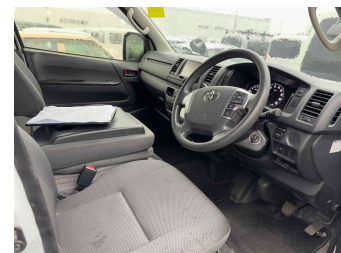

2020 Toyota Hiace 2.0 DX

Purchase Price **\$28,430**

Includes GST
Excludes on-road costs of \$475

Finance may be available on this vehicle. Ask one of our friendly staff for more information.

Gain peace of mind with Mechanical Breakdown Insurance. **Ask us how.**

- Top features**
- » ABS Braking
 - » Air Conditioning
 - » Alloy Wheels
 - » Central Locking
 - » Chain Driven (no cam b...
 - » Comes with new WOF
 - » Electric Windows
 - » ESC
 - » Radio
 - » Rear Wheel Drive
 - » Remote Locking
 - » Reversing Camera
 - » Roof Rack

Body Style
5 door, Van

Odometer
127,400 km

Engine
2000 cc, Internal Combustion

Fuel Type
Petrol

Transmission
6-Speed Auto, Rear Wheel

Wheels
-

VIN
-

Interior
Grey, Cloth