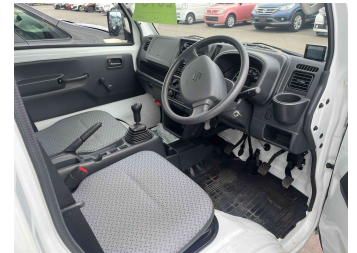

# 2019 Suzuki Carry 4WD Truck Manual

**Purchase Price** **\$16,430**

Includes GST  
Excludes on-road costs of \$475

Finance may be available on this vehicle. Ask one of our friendly staff for more information.

Gain peace of mind with Mechanical Breakdown Insurance. **Ask us how.**

- Top features**
- » 4WD
  - » ABS Braking
  - » Air Conditioning
  - » Central Locking
  - » Comes with new WOF
  - » Radio

**Body Style**  
2 door, Ute

**Odometer**  
13,200 km

**Engine**  
660 cc, Petrol

**Fuel Type**  
Petrol

**Transmission**  
5-Speed Manual, 4WD/4x4

**Wheels**  
-

**VIN**  
-

**Interior**  
Grey, Cloth

**Safety**