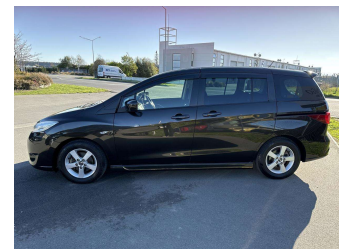

2013 Nissan Lafesta 2.0 G Highway Star

Purchase Price **\$8,430**

Includes GST
Excludes on-road costs of \$150

Finance may be available on this vehicle. Ask one of our friendly staff for more information.

Body Style
5 door, Station Wagon

Odometer
81,000 km

Engine
2000 cc, Petrol

Fuel Type
Petrol

Transmission
Auto, Front Wheel

Wheels
-

VIN
7AT0DH7DX24103359

Interior
Black, Cloth