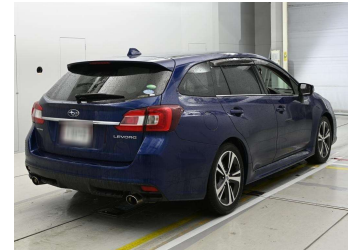

2017 Subaru Levorg 1.6 GT 4WD EyeSight

Purchase Price **\$13,930**

Includes GST
Excludes on-road costs of \$475

Finance may be available on this vehicle. Ask one of our friendly staff for more information.

Body Style
5 door, Station Wagon

Odometer
110,500 km

Engine
1600 cc, Internal Combustion

Fuel Type
Petrol

Transmission
Auto, 4WD/4x4

Wheels
-

VIN
-

Interior
Black, Cloth