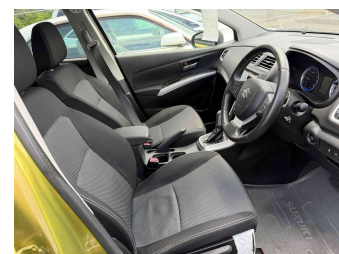

# 2015 Suzuki SX4 S-Cross 1.6

**Purchase Price** **\$14,930**

Includes GST  
Excludes on-road costs of \$475

Finance may be available on this vehicle. Ask one of our friendly staff for more information.

Gain peace of mind with Mechanical Breakdown Insurance. **Ask us how.**

- Top features**
- » ABS Braking
  - » Air Conditioning
  - » Alloy Wheels (Factory)
  - » Body Kit (Factory)
  - » Central Locking
  - » Chain Driven (no cam b...
  - » Comes with new WOF
  - » Cruise Control
  - » Electric Windows
  - » ESC
  - » Front Wheel Drive
  - » New Shape
  - » Power Front Seat(s)
  - » Radio
  - » Remote Locking
  - » Reversing Camera
  - » Smart Key

Body Style  
**5 door, SUV / 4x4**

Odometer  
**88,500 km**

Engine  
**1600 cc, Internal Combustion**

Fuel Type  
**Petrol**

Transmission  
**Auto, Front Wheel**

Wheels  
-

VIN  
**TSMJYA22S00356562**

Interior  
**Black, Cloth**