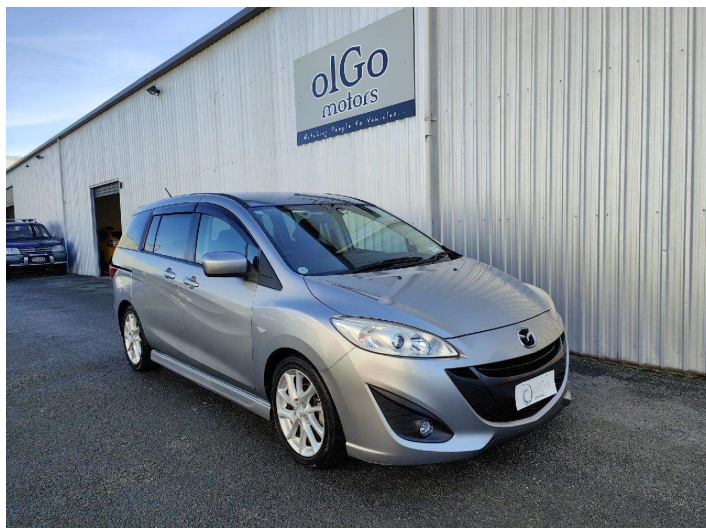

2011 Mazda Premacy 20S

Purchase Price

\$8,425

Includes GST
Excludes on-road costs of \$475

Finance may be available on this vehicle. Ask one of our friendly staff for more information.

Gain peace of mind with Mechanical Breakdown Insurance. **Ask us how.**

Body Style
5 door, Station Wagon

Odometer
55,100 km

Engine
2000 cc, Petrol

Fuel Type
Petrol

Transmission
Auto, Front Wheel

Wheels
-

VIN
7AT0C133X24117497

Interior
Black, Cloth

Safety

Based on 2023 VSRR rating

Reg No.

-

Ext Colour
Silver

History
Ex-Overseas

Seats
7 seats

CO2 Emissions
★★★★☆
189 grams/km