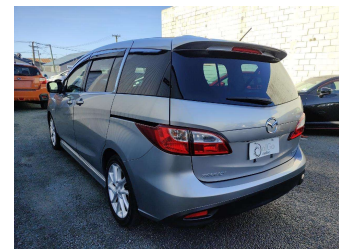

2011 Mazda Premacy 20S

Purchase Price

\$8,425

Includes GST
Excludes on-road costs of \$475

Finance may be available on this vehicle. Ask one of our friendly staff for more information.

Gain peace of mind with Mechanical Breakdown Insurance. **Ask us how.**

Body Style
5 door, Station Wagon

Odometer
55,100 km

Engine
2000 cc, Petrol

Fuel Type
Petrol

Transmission
Auto, Front Wheel

Wheels
-

VIN
7AT0C133X24117497

Interior
Black, Cloth