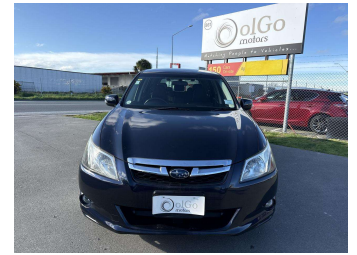

2013 Subaru Exiga 2.5i 4WD EyeSight

Purchase Price **\$11,430**

Includes GST
Excludes on-road costs of \$475

Finance may be available on this vehicle. Ask one of our friendly staff for more information.

Gain peace of mind with Mechanical Breakdown Insurance. **Ask us how.**

Body Style
5 door, Station Wagon

Odometer
69,600 km

Engine
2500 cc, Petrol

Fuel Type
Petrol

Transmission
Auto, 4WD/4x4

Wheels
-

VIN
7AT0GF1RX24010662

Interior
Black, Half Leather

Safety

Based on 2023 UCSR rating for 12-16 models

Reg No.

-

Ext Colour
Navy Blue

History
Ex-Overseas

Seats
7 seats

CO2 Emissions
★★★★☆
195 grams/km