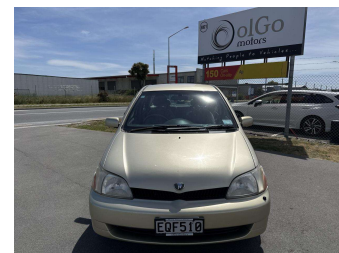

1999 Toyota Platz

Purchase Price **\$5,340**

Includes GST
Excludes on-road costs of \$150

Finance may be available on this vehicle. Ask one of our friendly staff for more information.

Gain peace of mind with Mechanical Breakdown Insurance. **Ask us how.**

- Top features**
- » ABS Braking
 - » Air Conditioning
 - » CD Player
 - » Central Locking
 - » Chain Driven (no cam belt)
 - » Comes with new WOF
 - » Front Wheel Drive

Body Style
4 door, Sedan

Odometer
68,800 km

Engine
1500 cc, Petrol

Fuel Type
Petrol

Transmission
Auto, Front Wheel

Wheels
-

VIN
7A8H63R0708025731

Interior
Beige, Cloth

Safety

Based on 2023 VSRR rating

Reg No.
EQF510

Ext Colour
Gold

History
Ex-Overseas, 3 owners

Seats
5 seats

CO2 Emissions
★★★★☆
168 grams/km

Energy Economy
★★☆☆☆

Annual fuel cost of \$2,740
7L per 100km

Cost per year is an estimate based on petrol price of \$2.80 per litre and an average distance of 14000 km. Emissions and Energy Economy figures standardised to 3P WLTP.