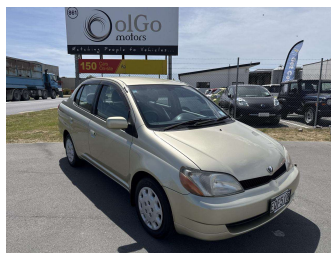

1999 Toyota Platz

Purchase Price **\$5,340**

Includes GST
Excludes on-road costs of \$150

Finance may be available on this vehicle. Ask one of our friendly staff for more information.

Gain peace of mind with Mechanical Breakdown Insurance. **Ask us how.**

- Top features**
- » ABS Braking
 - » Air Conditioning
 - » CD Player
 - » Central Locking
 - » Chain Driven (no cam belt)
 - » Comes with new WOF
 - » Front Wheel Drive

Body Style
4 door, Sedan

Odometer
68,800 km

Engine
1500 cc, Petrol

Fuel Type
Petrol

Transmission
Auto, Front Wheel

Wheels
-

VIN
7A8H63R0708025731

Interior
Beige, Cloth

Safety

Based on 2023 VSRR rating

Reg No.
EQF510

Ext Colour
Gold

History
Ex-Overseas, 3 owners

Seats
5 seats

CO2 Emissions
★★★★☆
168 grams/km

Energy Economy
★★☆☆☆

Annual fuel cost of \$2,740
7L per 100km

Cost per year is an estimate based on petrol price of \$2.80 per litre and an average distance of 14000 km. Emissions and Energy Economy figures standardised to 3P WLTP.