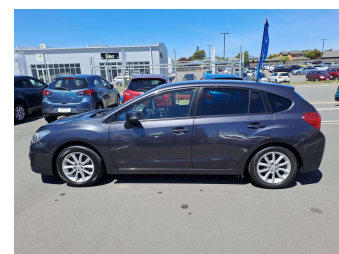

2012 Subaru Impreza 2.0i Sport

Purchase Price

\$10,950

Includes GST, Registration & Licensing

Finance may be available on this vehicle. Ask one of our friendly staff for more information.

Gain peace of mind with Mechanical Breakdown Insurance. **Ask us how.**

Body Style

5 door, Station Wagon

Odometer

88,000 km

Engine

2000 cc, Petrol

Fuel Type

Petrol

Transmission

Auto, Front Wheel

Wheels

-

VIN

7AT0GF09X21004822

Interior

Black, Cloth