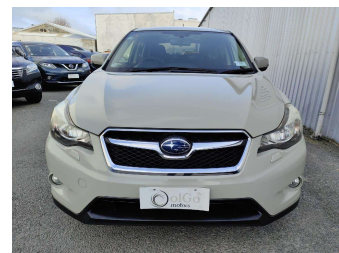

2014 Subaru XV 2.0i-L 4WD Eyesight

Purchase Price

\$11,925

Includes GST
Excludes on-road costs of \$475

Finance may be available on this vehicle. Ask one of our friendly staff for more information.

Gain peace of mind with Mechanical Breakdown Insurance. **Ask us how.**

Body Style
5 door, SUV / 4x4

Odometer
132,300 km

Engine
2000 cc, Petrol

Fuel Type
Petrol

Transmission
Auto, 4WD/4x4

Wheels
-

VIN
7AT0GF1XX24075185

Interior
Black, Cloth