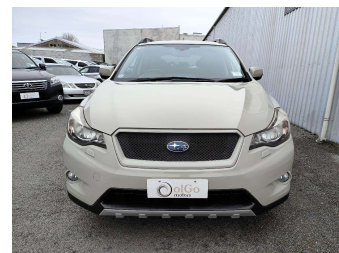

# 2013 Subaru XV 2.0i-L 4WD Eyesight

**Purchase Price** **\$11,925**

Includes GST  
Excludes on-road costs of \$475

Finance may be available on this vehicle. Ask one of our friendly staff for more information.

Body Style  
**5 door, SUV / 4x4**

Odometer  
**141,400 km**

Engine  
**2000 cc, Petrol**

Fuel Type  
**Petrol**

Transmission  
**Auto, 4WD/4x4**

Wheels  
-

VIN  
**7AT0GF1XX24039426**

Interior  
**Black, Cloth**