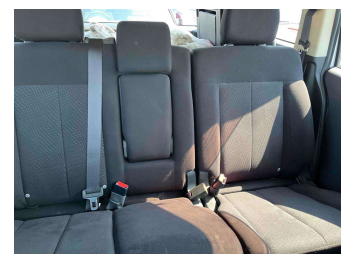

2016 Mitsubishi Delica D5 2.2 Diesel Power Pkg

Purchase Price **$21,930**

Includes GST
Excludes on-road costs of $675

Finance may be available on this vehicle. Ask one of our friendly staff for more information.

Gain peace of mind with Mechanical Breakdown Insurance. **Ask us how.**

1. **Top features**
2. » 4WD
   - » ABS Braking
   - » Air Conditioning
   - » Alloy Wheels
   - » Body Kit (Factory)
   - » CD Player
   - » Central Locking
   - » Chain Driven (no cam b...
   - » Comes with new WOF
   - » Cruise Control
   - » Electric Mirrors
   - » Electric Windows
   - » Power Door(s)
   - » Remote Locking
   - » Smart Key

Body Style
5 door, Van

Odometer
154,000 km

Engine
2200 cc, Internal Combustion

Fuel Type
Diesel

Transmission
6-Speed Auto, 4WD/4x4

Wheels
-

VIN
-

Interior
Black, Cloth

Safety
-

Reg No.
-

Ext Colour
Silver

History
Ex-Overseas

Seats
8 seats

CO2 Emissions
-

Energy Economy
-

Stock ID: 24360

olGo Motors Rolleston | Phone 0800 888 155 | Email
rol.sales@olgomotors.co.nz
861 Jones Rd, Rolleston 7614, New Zealand
www.olgomotors.co.nz

4.54 | 1576 reviews