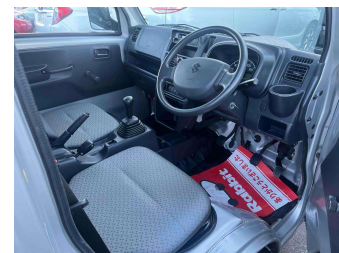

2019 Suzuki Carry 4WD Truck Manual

Purchase Price **\$16,930**

Includes GST
Excludes on-road costs of \$475

Finance may be available on this vehicle. Ask one of our friendly staff for more information.

Gain peace of mind with Mechanical Breakdown Insurance. **Ask us how.**

- Top features**
- » 4WD
 - » ABS Braking
 - » Air Conditioning
 - » Central Locking
 - » Comes with new WOF
 - » Radio
 - » Remote Locking

Body Style
2 door, Ute

Odometer
15,800 km

Engine
660 cc, Petrol

Fuel Type
Petrol

Transmission
5-Speed Manual, 4WD/4x4

Wheels
-

VIN
-

Interior
Grey, Cloth

Safety
-

Reg No.
-

Ext Colour
Silver