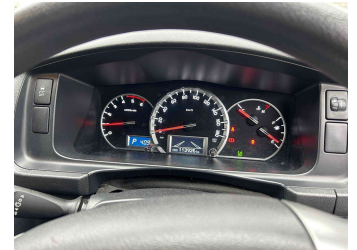

2019 Toyota Hiace 2.8 DX 4WD Diesel

Purchase Price

$31,430

Includes GST
Excludes on-road costs of $675

Finance may be available on this vehicle. Ask one of our friendly staff for more information.

Gain peace of mind with Mechanical Breakdown Insurance. **Ask us how.**

Top features

- » 4WD
- » ABS Braking
- » Air Conditioning
- » CD Player
- » Central Locking
- » Chain Driven (no cam b...
- » Comes with new WOF
- » Electric Windows
- » Remote Locking
- » Reversing Camera

Body Style

4 door, Van

Odometer

113,900 km

Engine

2800 cc, Internal Combustion

Fuel Type

Diesel

Transmission

6-Speed Auto, 4WD/4x4

Wheels

-

VIN

-

Interior

Grey, Cloth

Safety

Based on 2023 VSRR rating

Reg No.

-

Ext Colour

Silver

History

Ex-Overseas

Seats

9 seats

CO2 Emissions

★ ★ ★ ☆ ☆ ☆

233 grams/km

Energy Economy

★ ☆ ☆ ☆ ☆ ☆

Annual fuel cost of $4,590

9L per 100km

Cost per year is an estimate based on petrol price of $2.80 per litre and an average distance of 14000 km. Includes Road User Charges (RUC). Emissions and Energy Economy figures standardised to 3P WLTP.

Stock ID: 24263

olGo Motors Rolleston | Phone 0800 888 155 | Email
rol.sales@olgomotors.co.nz
861 Jones Rd, Rolleston 7614, New Zealand
www.olgomotors.co.nz

★★★★★
4.54 | 1551 reviews