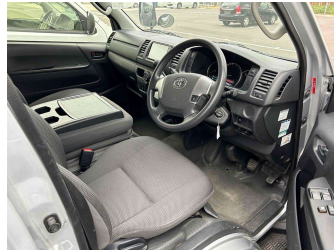

# 2019 Toyota Hiace 2.8 DX 4WD Diesel

Purchase Price

**\$31,430**

Includes GST  
Excludes on-road costs of \$675

Finance may be available on this vehicle. Ask one of our friendly staff for more information.

## Top features

- » 4WD
- » ABS Braking
- » Air Conditioning
- » CD Player
- » Central Locking
- » Chain Driven (no cam b...
- » Comes with new WOF
- » Electric Windows
- » Remote Locking
- » Reversing Camera

Transmission

**6-Speed Auto, 4WD/4x4**

Wheels

-

VIN

-

Interior

**Grey, Cloth**