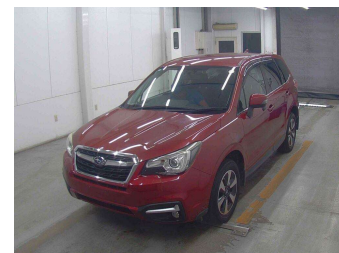

# 2016 Subaru Forester 2.0i-L 4WD EyeSight

**Purchase Price** **\$14,930**

Includes GST  
Excludes on-road costs of \$475

Finance may be available on this vehicle. Ask one of our friendly staff for more information.

**Body Style**  
5 door, SUV / 4x4

**Odometer**  
95,900 km

**Engine**  
2000 cc, Internal Combustion

**Fuel Type**  
Petrol

**Transmission**  
Auto, 4WD/4x4

**Wheels**  
-

**VIN**  
-

**Interior**  
Black & Grey, Cloth