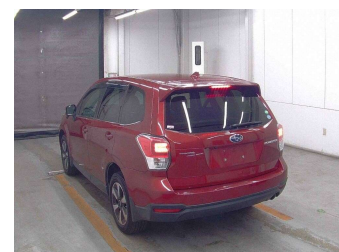

# 2016 Subaru Forester 2.0i-L 4WD EyeSight

**Purchase Price** **\$14,930**

Includes GST  
Excludes on-road costs of \$475

Finance may be available on this vehicle. Ask one of our friendly staff for more information.

**Body Style**  
5 door, SUV / 4x4

**Odometer**  
95,900 km

**Engine**  
2000 cc, Internal Combustion

**Fuel Type**  
Petrol

**Transmission**  
Auto, 4WD/4x4

**Wheels**  
-

**VIN**  
-

**Interior**  
Black & Grey, Cloth