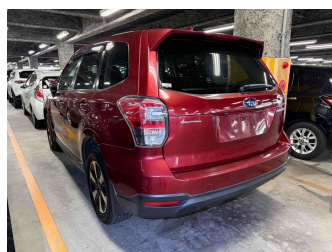

# 2016 Subaru Forester 2.0i-L 4WD EyeSight

**Purchase Price** **\$14,930**

Includes GST  
Excludes on-road costs of \$475

Finance may be available on this vehicle. Ask one of our friendly staff for more information.

**Body Style**  
5 door, SUV / 4x4

**Odometer**  
95,900 km

**Engine**  
2000 cc, Internal Combustion

**Fuel Type**  
Petrol

**Transmission**  
Auto, 4WD/4x4

**Wheels**  
-

**VIN**  
-

**Interior**  
Black & Grey, Cloth