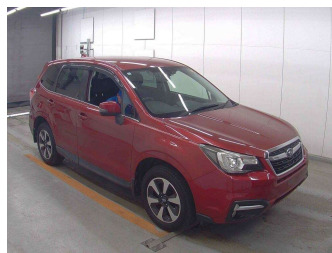

# 2016 Subaru Forester 2.0i-L 4WD EyeSight

**Purchase Price** **\$14,930**

Includes GST  
Excludes on-road costs of \$475

Finance may be available on this vehicle. Ask one of our friendly staff for more information.

**Body Style**  
5 door, SUV / 4x4

**Odometer**  
95,900 km

**Engine**  
2000 cc, Internal Combustion

**Fuel Type**  
Petrol

**Transmission**  
Auto, 4WD/4x4

**Wheels**  
-

**VIN**  
-

**Interior**  
Black & Grey, Cloth