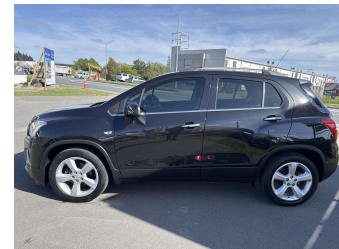

# 2015 Holden Trax LTZ 1.4P/6AT/SW/4DR

**Purchase Price** **\$9,830**

Includes GST  
Excludes on-road costs of \$150

Finance may be available on this vehicle. Ask one of our friendly staff for more information.

Body Style  
**5 door, SUV / 4x4**

Odometer  
**127,900 km**

Engine  
**1400 cc, Petrol**

Fuel Type  
**Petrol**

Transmission  
**6-Speed Auto, Front Wheel**

Wheels  
-

VIN  
**KL3BA7689FB096786**

Interior  
**Black, Leather**