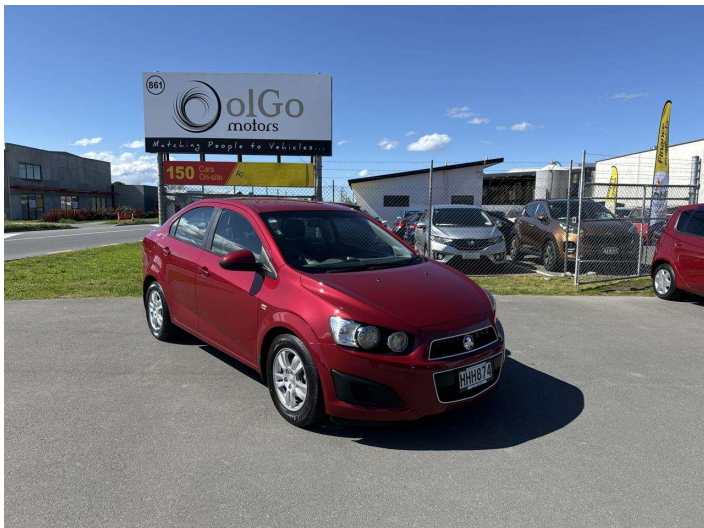

2014 Holden Barina 1.6P6A/SL5S

Purchase Price **\$6,788**

Includes GST
Excludes on-road costs of \$148

Finance may be available on this vehicle. Ask one of our friendly staff for more information.

Gain peace of mind with Mechanical Breakdown Insurance. **Ask us how.**

- Top features**
- » ABS Braking
 - » Air Conditioning
 - » Alloy Wheels (Factory)
 - » CD Player
 - » Central Locking
 - » Chain Driven (no cam b...)
 - » Comes with new WOF
 - » Cruise Control
 - » Electric Windows
 - » Front Wheel Drive
 - » Remote Locking

Body Style
4 door, Sedan

Odometer
125,800 km

Engine
1600 cc, Petrol

Fuel Type
Petrol

Transmission
Auto, Front Wheel

Wheels
-

VIN
KL3TA69E9EB649080

Interior
Black, Cloth

Safety

Based on 2023 UCSR rating for 11-18 models

Reg No.
HHH874

Ext Colour
Wine Red

History
NZ New, 3 owners

Seats
5 seats

CO2 Emissions
★★★★☆
195 grams/km

Energy Economy
★★☆☆☆☆