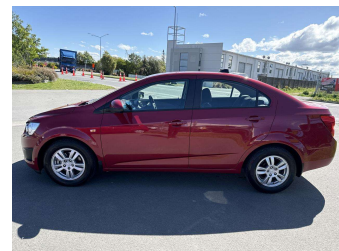

2014 Holden Barina 1.6P6A/SL5S

Purchase Price **\$6,788**

Includes GST
Excludes on-road costs of \$148

Finance may be available on this vehicle. Ask one of our friendly staff for more information.

Gain peace of mind with Mechanical Breakdown Insurance. **Ask us how.**

Body Style
4 door, Sedan

Odometer
125,800 km

Engine
1600 cc, Petrol

Fuel Type
Petrol

Transmission
Auto, Front Wheel

Wheels
-

VIN
KL3TA69E9EB649080

Interior
Black, Cloth