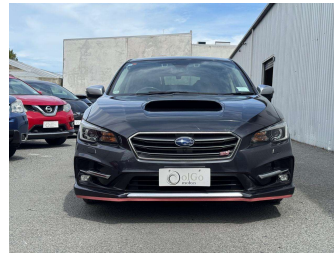

# 2017 Subaru Levorg 2.0 STi 4WD EyeSight

**Purchase Price** **\$20,925**

Includes GST  
Excludes on-road costs of \$475

Finance may be available on this vehicle. Ask one of our friendly staff for more information.

Body Style  
**5 door, Station Wagon**

Odometer  
**157,200 km**

Engine  
**2000 cc, Petrol**

Fuel Type  
**Petrol**

Transmission  
**Auto, 4WD/4x4**

Wheels  
-

VIN  
**7AT0GF22X24027321**

Interior  
**Black & Red, Leather**