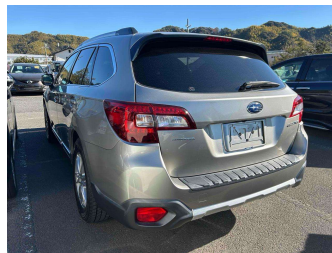

2015 Subaru Outback 2.5 4WD Limited

Purchase Price **\$14,925**

Includes GST
Excludes on-road costs of \$475

Finance may be available on this vehicle. Ask one of our friendly staff for more information.

Gain peace of mind with Mechanical Breakdown Insurance. **Ask us how.**

Body Style
5 door, Station Wagon

Odometer
141,700 km

Engine
2500 cc, Petrol

Fuel Type
Petrol

Transmission
Auto, 4WD/4x4

Wheels
-

VIN
-

Interior
Black, Leather