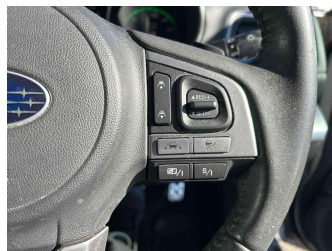

2015 Subaru Outback 2.5 4WD Limited

Purchase Price **$14,925**

Includes GST
Excludes on-road costs of $475

Finance may be available on this vehicle. Ask one of our friendly staff for more information.

Gain peace of mind with Mechanical Breakdown Insurance. **Ask us how.**

1. **Top features**
2. » 4WD
   - » ABS Braking
   - » Air Conditioning
   - » Alloy Wheels (Factory)
   - » Body Kit (Factory)
   - » CD Player
   - » Central Locking
   - » Chain Driven (no cam b...
   - » Comes with new WOF
   - » Cruise Control
   - » Electric Mirrors
   - » Electric Windows
   - » Heated Seat(s)
   - » New Shape
   - » Power Front Seat(s)
   - » Remote Locking
   - » Reversing Camera
   - » Smart Key

Body Style
5 door, Station Wagon

Odometer
141,700 km

Engine
2500 cc, Petrol

Fuel Type
Petrol

Transmission
Auto, 4WD/4x4

Wheels
-

VIN
-

Interior
Black, Leather

Safety

Based on 2024 UCSR rating for 14-20 models

Reg No.

-

Ext Colour
Tungsten

History
Ex-Overseas

Seats
5 seats

CO2 Emissions
★★★★☆
179 grams/km

Energy Economy
★★★☆☆

Annual fuel cost of $2,980
7.6L per 100km

Cost per year is an estimate based on petrol price of $2.80 per litre and an average distance of 14000 km. Emissions and Energy Economy figures standardised to 3P WLTP.

Stock ID: 24831

olGo Motors | Phone 0800 888 155 | Email chc.sales@olgomotors.co.nz
874 Jones Road, Rolleston, Rolleston 7614, New Zealand
www.olgomotors.co.nz

4.49 | 2271 reviews