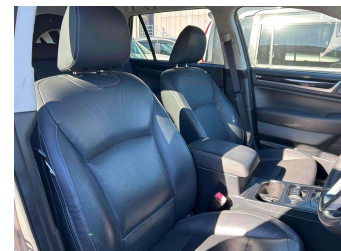

2015 Subaru Outback 2.5 4WD Limited

Purchase Price **$14,925**

Includes GST
Excludes on-road costs of $475

Finance may be available on this vehicle. Ask one of our friendly staff for more information.

Gain peace of mind with Mechanical Breakdown Insurance. **Ask us how.**

1. **Top features**
2. » 4WD
   - » ABS Braking
   - » Air Conditioning
   - » Alloy Wheels (Factory)
   - » Body Kit (Factory)
   - » CD Player
   - » Central Locking
   - » Chain Driven (no cam b...
   - » Comes with new WOF
   - » Cruise Control
   - » Electric Mirrors
   - » Electric Windows
   - » Heated Seat(s)
   - » New Shape
   - » Power Front Seat(s)
   - » Remote Locking
   - » Reversing Camera
   - » Smart Key

Body Style
5 door, Station Wagon

Odometer
141,700 km

Engine
2500 cc, Petrol

Fuel Type
Petrol

Transmission
Auto, 4WD/4x4

Wheels
-

VIN
-

Interior
Black, Leather

Safety

Based on 2024 UCSR rating for 14-20 models

Reg No.

-

Ext Colour
Tungsten

History
Ex-Overseas

Seats
5 seats

CO2 Emissions
★★★★☆
179 grams/km

Energy Economy
★★★☆☆

Annual fuel cost of $2,980
7.6L per 100km

Cost per year is an estimate based on petrol price of $2.80 per litre and an average distance of 14000 km. Emissions and Energy Economy figures standardised to 3P WLTP.

Stock ID: 24831

olGo Motors | Phone 0800 888 155 | Email chc.sales@olgomotors.co.nz
874 Jones Road, Rolleston, Rolleston 7614, New Zealand
www.olgomotors.co.nz

4.49 | 2271 reviews