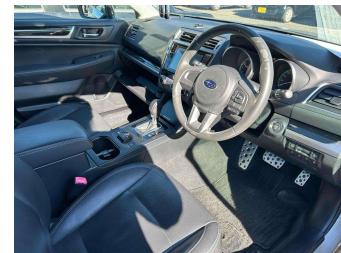

2015 Subaru Outback 2.5 4WD Limited

Purchase Price **\$14,925**

Includes GST
Excludes on-road costs of \$475

Finance may be available on this vehicle. Ask one of our friendly staff for more information.

Gain peace of mind with Mechanical Breakdown Insurance. **Ask us how.**

- Top features**
- » 4WD
 - » ABS Braking
 - » Air Conditioning
 - » Alloy Wheels (Factory)
 - » Body Kit (Factory)
 - » CD Player
 - » Central Locking
 - » Chain Driven (no cam b...
 - » Comes with new WOF
 - » Cruise Control
 - » Electric Mirrors
 - » Electric Windows
 - » Heated Seat(s)
 - » New Shape
 - » Power Front Seat(s)
 - » Remote Locking
 - » Reversing Camera
 - » Smart Key

Body Style
5 door, Station Wagon

Odometer
141,700 km

Engine
2500 cc, Petrol

Fuel Type
Petrol

Transmission
Auto, 4WD/4x4

Wheels
-

VIN
-

Interior
Black, Leather