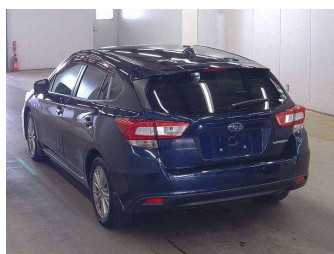

2018 Subaru Impreza 1.6i-L Sport EyeSight

Purchase Price **\$11,930**

Includes GST
Excludes on-road costs of \$475

Finance may be available on this vehicle. Ask one of our friendly staff for more information.

Body Style
5 door, Hatchback

Odometer
96,500 km

Engine
1600 cc, Internal Combustion

Fuel Type
Petrol

Transmission
Auto, Front Wheel

Wheels
-

VIN
-

Interior
Black & Grey, Cloth