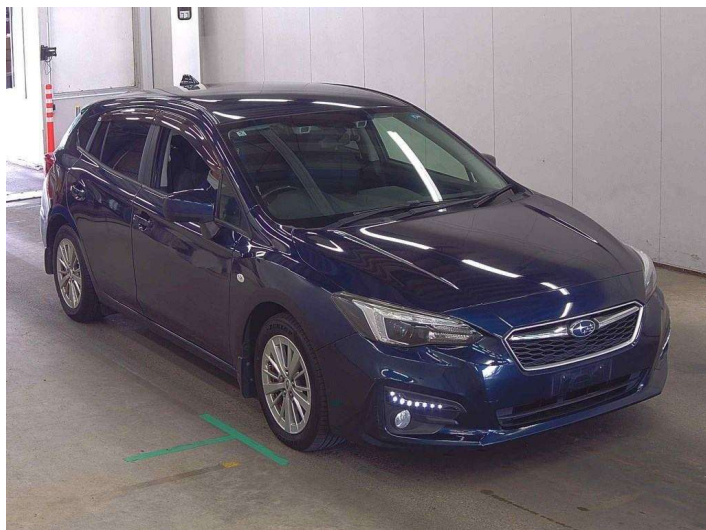

2018 Subaru Impreza 1.6i-L Sport EyeSight

Purchase Price **\$11,930**

Includes GST
Excludes on-road costs of \$475

Finance may be available on this vehicle. Ask one of our friendly staff for more information.

Body Style
5 door, Hatchback

Odometer
96,500 km

Engine
1600 cc, Internal Combustion

Fuel Type
Petrol

Transmission
Auto, Front Wheel

Wheels
-

VIN
-

Interior
Black & Grey, Cloth