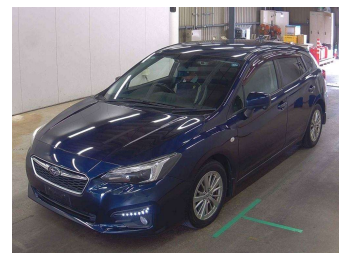

2018 Subaru Impreza 1.6i-L Sport EyeSight

Purchase Price **\$11,930**

Includes GST
Excludes on-road costs of \$475

Finance may be available on this vehicle. Ask one of our friendly staff for more information.

Body Style
5 door, Hatchback

Odometer
96,500 km

Engine
1600 cc, Internal Combustion

Fuel Type
Petrol

Transmission
Auto, Front Wheel

Wheels
-

VIN
-

Interior
Black & Grey, Cloth