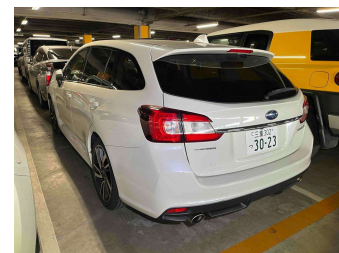

2014 Subaru Levorg 2.0GT-S EyeSight

Purchase Price

\$15,930

Includes GST
Excludes on-road costs of \$475

Finance may be available on this vehicle. Ask one of our friendly staff for more information.

Gain peace of mind with Mechanical Breakdown Insurance. **Ask us how.**

Body Style

5 door, Station Wagon

Odometer

133,900 km

Engine

2000 cc, Petrol

Fuel Type

Petrol

Transmission

Auto, 4WD/4x4

Wheels

-

VIN

-

Interior

Black, Half Leather