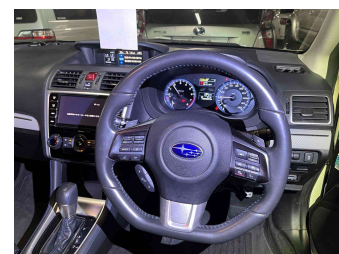

2014 Subaru Levorg 2.0GT-S EyeSight

Purchase Price

\$15,930

Includes GST
Excludes on-road costs of \$475

Finance may be available on this vehicle. Ask one of our friendly staff for more information.

Gain peace of mind with Mechanical Breakdown Insurance. **Ask us how.**

Top features

- » 4WD
- » ABS Braking
- » Air Conditioning
- » Alloy Wheels (Factory)
- » Body Kit (Factory)
- » CD Player
- » Central Locking
- » Chain Driven (no cam b...
- » Comes with new WOF
- » Cruise Control
- » Electric Mirrors
- » Electric Windows
- » Remote Locking
- » Reversing Camera
- » Smart Key

Body Style

5 door, Station Wagon

Odometer

133,900 km

Engine

2000 cc, Petrol

Fuel Type

Petrol

Transmission

Auto, 4WD/4x4

Wheels

-

VIN

-

Interior

Black, Half Leather