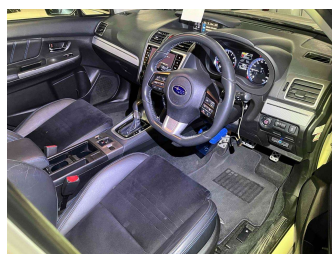

2014 Subaru Levorg 2.0GT-S EyeSight

Purchase Price

\$15,930

Includes GST
Excludes on-road costs of \$475

Finance may be available on this vehicle. Ask one of our friendly staff for more information.

Gain peace of mind with Mechanical Breakdown Insurance. **Ask us how.**

Top features

- » 4WD
- » ABS Braking
- » Air Conditioning
- » Alloy Wheels (Factory)
- » Body Kit (Factory)
- » CD Player
- » Central Locking
- » Chain Driven (no cam b...
- » Comes with new WOF
- » Cruise Control
- » Electric Mirrors
- » Electric Windows
- » Remote Locking
- » Reversing Camera
- » Smart Key

Transmission

Auto, 4WD/4x4

Wheels

-

VIN

-

Interior

Black, Half Leather