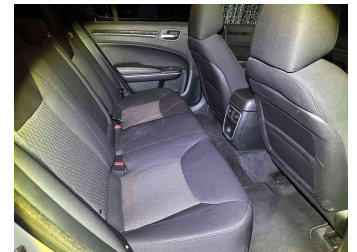

2013 Chrysler 300

Purchase Price **$18,430**

Includes GST
Excludes on-road costs of $475

Finance may be available on this vehicle. Ask one of our friendly staff for more information.

Gain peace of mind with Mechanical Breakdown Insurance. **Ask us how.**

1. **Top features**
2. » ABS Braking
   - » Air Conditioning
   - » Alloy Wheels (Factory)
   - » CD Player
   - » Central Locking
   - » Chain Driven (no cam b...)
   - » Comes with new WOF
   - » Cruise Control
   - » Electric Mirrors
   - » Electric Windows
   - » Facelift Model
   - » Rear Wheel Drive
   - » Remote Locking

Body Style
4 door, Sedan

Odometer
117,800 km

Engine
3600 cc, Petrol

Fuel Type
Petrol

Transmission
8-Speed Auto, Rear Wheel

Wheels
-

VIN
2C3CCATG6DH557021

Interior
Black, Cloth

Safety
-

Reg No.
-

Ext Colour
White

History
Ex-Overseas

Seats
5 seats

CO2 Emissions
-

Energy Economy
-

Stock ID: 24507

olGo Motors Rolleston | Phone 0800 888 155 | Email
rol.sales@olgomotors.co.nz
861 Jones Rd, Rolleston 7614, New Zealand
www.olgomotors.co.nz