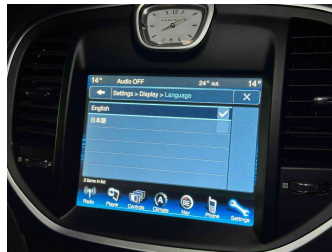

2013 Chrysler 300