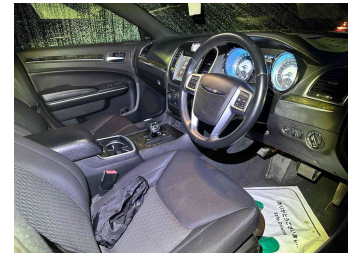

2013 Chrysler 300

Purchase Price **$18,430**

Includes GST
Excludes on-road costs of $475

Finance may be available on this vehicle. Ask one of our friendly staff for more information.

Gain peace of mind with Mechanical Breakdown Insurance. **Ask us how.**

1. **Top features**
2. » ABS Braking
   - » Air Conditioning
   - » Alloy Wheels (Factory)
   - » CD Player
   - » Central Locking
   - » Chain Driven (no cam b...)
   - » Comes with new WOF
   - » Cruise Control
   - » Electric Mirrors
   - » Electric Windows
   - » Facelift Model
   - » Rear Wheel Drive
   - » Remote Locking

Body Style
4 door, Sedan

Odometer
117,800 km

Engine
3600 cc, Petrol

Fuel Type
Petrol

Transmission
8-Speed Auto, Rear Wheel

Wheels
-

VIN
2C3CCATG6DH557021

Interior
Black, Cloth

Safety
-

Reg No.
-

Ext Colour
White

History
Ex-Overseas

Seats
5 seats

CO2 Emissions
-

Energy Economy
-

Stock ID: 24507

olGo Motors Rolleston | Phone 0800 888 155 | Email
rol.sales@olgomotors.co.nz
861 Jones Rd, Rolleston 7614, New Zealand
www.olgomotors.co.nz