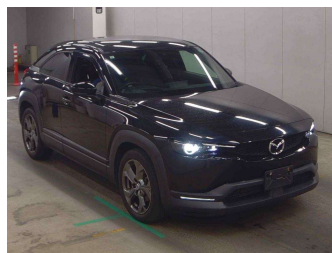

2021 Mazda MX-30 Industrial Classic

Purchase Price **\$19,430**

Includes GST
Excludes on-road costs of \$475

Finance may be available on this vehicle. Ask one of our friendly staff for more information.

Gain peace of mind with Mechanical Breakdown Insurance. **Ask us how.**

Body Style
5 door, SUV / 4x4

Odometer
92,400 km

Engine
2000 cc, Hybrid

Fuel Type
Petrol

Transmission
Auto, Front Wheel

Wheels
-

VIN
-

Interior
Black & Brown, Half Leather