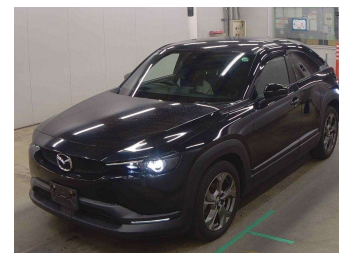

2021 Mazda MX-30 Industrial Classic

Purchase Price **\$19,430**

Includes GST
Excludes on-road costs of \$475

Finance may be available on this vehicle. Ask one of our friendly staff for more information.

Gain peace of mind with Mechanical Breakdown Insurance. **Ask us how.**

Body Style
5 door, SUV / 4x4

Odometer
92,400 km

Engine
2000 cc, Hybrid

Fuel Type
Petrol

Transmission
Auto, Front Wheel

Wheels
-

VIN
-

Interior
Black & Brown, Half Leather