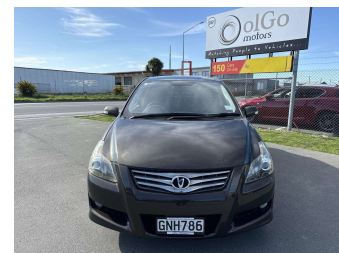

# 2008 Toyota Blade 2.4 G

**Purchase Price**

Body Style  
**5 door, Hatchback**

Odometer  
**189,400 km**

Engine  
**2400 cc, Petrol**

Fuel Type  
**Petrol**

Transmission  
**Auto, Front Wheel**

Wheels  
-

VIN  
**7AT0H656X12029368**

Interior  
**Black, Half Leather**