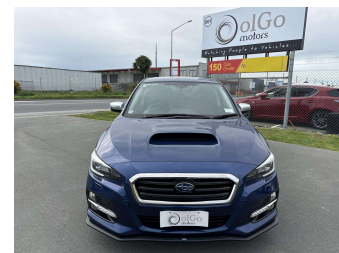

2015 Subaru Levorg 2.0GT-S EyeSight

Purchase Price

\$16,430

Includes GST
Excludes on-road costs of \$475

Finance may be available on this vehicle. Ask one of our friendly staff for more information.

Gain peace of mind with Mechanical Breakdown Insurance. **Ask us how.**

Body Style

5 door, Station Wagon

Odometer

127,700 km

Engine

2000 cc, Petrol

Fuel Type

Petrol

Transmission

Auto, 4WD/4x4

Wheels

-

VIN

7AT0GF22X24009464

Interior

Black, Half Leather