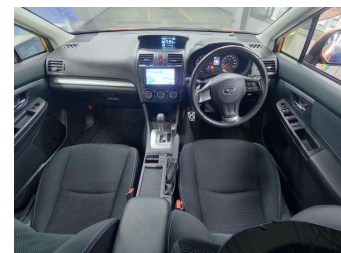

2013 Subaru XV 2.0i-L 4WD Eyesight

Purchase Price **\$12,425**

Includes GST
Excludes on-road costs of \$475

Finance may be available on this vehicle. Ask one of our friendly staff for more information.

Gain peace of mind with Mechanical Breakdown Insurance. **Ask us how.**

- Top features**
- » 4WD
 - » ABS Braking
 - » Air Conditioning
 - » Alloy Wheels (Factory)
 - » Body Kit (Factory)
 - » CD Player
 - » Central Locking
 - » Chain Driven (no cam b...
 - » Comes with new WOF
 - » Cruise Control
 - » Electric Mirrors
 - » Electric Windows
 - » Remote Locking
 - » Roof Rails

Body Style
5 door, SUV / 4x4

Odometer
138,000 km

Engine
2000 cc, Petrol

Fuel Type
Petrol

Transmission
Auto, 4WD/4x4

Wheels
-

VIN
-

Interior
Black, Cloth