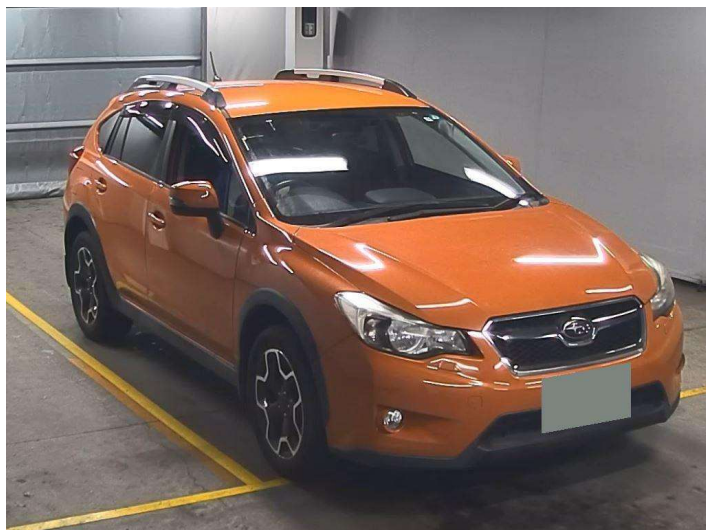

2013 Subaru XV 2.0i-L 4WD Eyesight

Purchase Price **\$12,425**

Includes GST
Excludes on-road costs of \$475

Finance may be available on this vehicle. Ask one of our friendly staff for more information.

Gain peace of mind with Mechanical Breakdown Insurance. **Ask us how.**

- Top features**
- » 4WD
 - » ABS Braking
 - » Air Conditioning
 - » Alloy Wheels (Factory)
 - » Body Kit (Factory)
 - » CD Player
 - » Central Locking
 - » Chain Driven (no cam b...
 - » Comes with new WOF
 - » Cruise Control
 - » Electric Mirrors
 - » Electric Windows
 - » Remote Locking
 - » Roof Rails

Body Style
5 door, SUV / 4x4

Odometer
138,000 km

Engine
2000 cc, Petrol

Fuel Type
Petrol

Transmission
Auto, 4WD/4x4

Wheels
-

VIN
-

Interior
Black, Cloth

Safety
-

Reg No.
-

Ext Colour
Orange

History
Ex-Overseas

Seats
5 seats

CO2 Emissions
-

Energy Economy
-

Stock ID: 24212