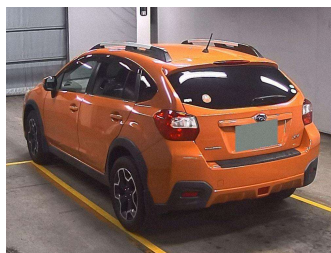

2013 Subaru XV 2.0i-L 4WD Eyesight

Purchase Price **\$12,425**

Includes GST
Excludes on-road costs of \$475

Finance may be available on this vehicle. Ask one of our friendly staff for more information.

Gain peace of mind with Mechanical Breakdown Insurance. **Ask us how.**

- Top features**
- » 4WD
 - » ABS Braking
 - » Air Conditioning
 - » Alloy Wheels (Factory)
 - » Body Kit (Factory)
 - » CD Player
 - » Central Locking
 - » Chain Driven (no cam b...
 - » Comes with new WOF
 - » Cruise Control
 - » Electric Mirrors
 - » Electric Windows
 - » Remote Locking
 - » Roof Rails

Body Style
5 door, SUV / 4x4

Odometer
138,000 km

Engine
2000 cc, Petrol

Fuel Type
Petrol

Transmission
Auto, 4WD/4x4

Wheels
-

VIN
-

Interior
Black, Cloth