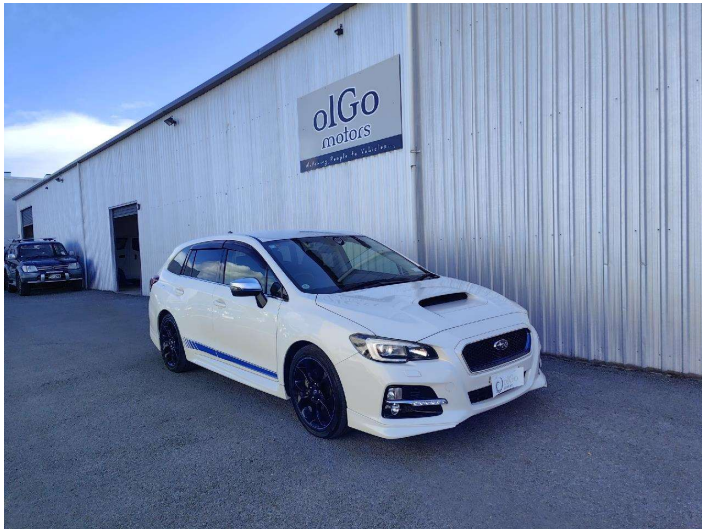

2014 Subaru Levorg 2.0GT-S EyeSight

Purchase Price

\$14,930

Includes GST
Excludes on-road costs of \$475

Finance may be available on this vehicle. Ask one of our friendly staff for more information.

Gain peace of mind with Mechanical Breakdown Insurance. **Ask us how.**

Body Style

5 door, Station Wagon

Odometer

161,300 km

Engine

2000 cc, Petrol

Fuel Type

Petrol

Transmission

Auto, 4WD/4x4

Wheels

-

VIN

7AT0GF22X24002851

Interior

Black, Half Leather