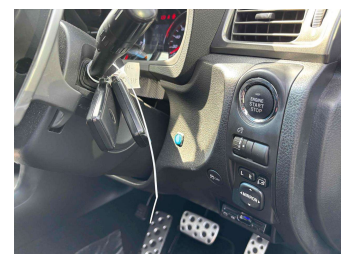

2013 Subaru Exiga 2.5i 4WD EyeSight

Purchase Price **$12,430**

Includes GST
Excludes on-road costs of $475

Finance may be available on this vehicle. Ask one of our friendly staff for more information.

Gain peace of mind with Mechanical Breakdown Insurance. **Ask us how.**

1. **Top features**
2. » 4WD
   - » ABS Braking
   - » Air Conditioning
   - » Alloy Wheels (Factory)
   - » Body Kit (Factory)
   - » CD Player
   - » Central Locking
   - » Chain Driven (no cam b...
   - » Comes with new WOF
   - » Cruise Control
   - » Electric Windows
   - » ESC
   - » Facelift Model
   - » Radio
   - » Remote Locking
   - » Reversing Camera
   - » Smart Key
   - » Sunroof

Body Style
5 door, Station Wagon

Odometer
76,200 km

Engine
2500 cc, Internal Combustion

Fuel Type
Petrol

Transmission
Auto, 4WD/4x4

Wheels
-

VIN
-

Interior
Black, Half Leather

Safety
-

Reg No.
-

Ext Colour
Dark Blue

History
Ex-Overseas

Seats
7 seats

CO2 Emissions
-

Energy Economy
-

Stock ID: 26092

olGo Motors | Phone 03 281 8581 | Email sales@olgo.co.nz
861-874 Jones Road, Rolleston 7614, New Zealand
www.olgomotors.co.nz