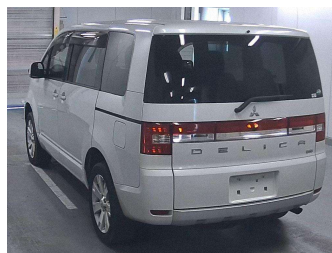

# 2017 Mitsubishi Delica D5 2.2 Diesel Power Pkg

**Purchase Price** **\$22,930**

Includes GST  
Excludes on-road costs of \$675

Finance may be available on this vehicle. Ask one of our friendly staff for more information.

Body Style  
**5 door, Van**

Odometer  
**141,300 km**

Engine  
**2200 cc, Internal Combustion**

Fuel Type  
**Diesel**

Transmission  
**6-Speed Auto, 4WD/4x4**

Wheels  
-

VIN  
-

Interior  
**Black, Cloth**