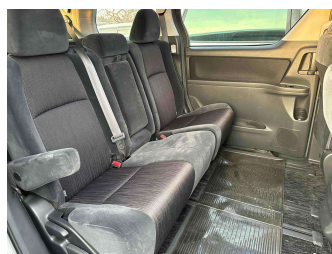

2008 Toyota Vellfire 2.4Z

Purchase Price

\$13,425

Includes GST
Excludes on-road costs of \$475

Finance may be available on this vehicle. Ask one of our friendly staff for more information.

Gain peace of mind with Mechanical Breakdown Insurance. **Ask us how.**

- Top features**
- » ABS Braking
 - » Air Conditioning
 - » Alloy Wheels (Factory)
 - » Body Kit (Factory)
 - » CD Player
 - » Central Locking
 - » Chain Driven (no cam b...
 - » Comes with new WOF
 - » Electric Mirrors
 - » Electric Windows
 - » Front Wheel Drive
 - » New Shape
 - » Power Door(s)
 - » Remote Locking
 - » Reversing Camera

Body Style
5 door, Van

Odometer
138,000 km

Engine
2400 cc, Petrol

Fuel Type
Petrol

Transmission
Auto, Front Wheel

Wheels
-

VIN
-

Interior
Black, Cloth