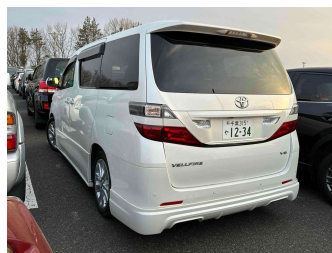

2008 Toyota Vellfire 2.4Z

Purchase Price

\$13,425

Includes GST
Excludes on-road costs of \$475

Finance may be available on this vehicle. Ask one of our friendly staff for more information.

Gain peace of mind with Mechanical Breakdown Insurance. **Ask us how.**

Body Style
5 door, Van

Odometer
138,000 km

Engine
2400 cc, Petrol

Fuel Type
Petrol

Transmission
Auto, Front Wheel

Wheels
-

VIN
-

Interior
Black, Cloth