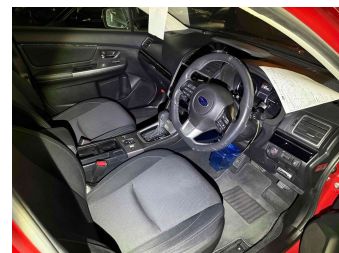

2015 Subaru Levorg 1.6 GT EyeSight S Style

Purchase Price **\$14,930**

Includes GST
Excludes on-road costs of \$475

Finance may be available on this vehicle. Ask one of our friendly staff for more information.

Gain peace of mind with Mechanical Breakdown Insurance. **Ask us how.**

- Top features**
- » 4WD
 - » ABS Braking
 - » Air Conditioning
 - » Alloy Wheels (Factory)
 - » Body Kit (Factory)
 - » CD Player
 - » Central Locking
 - » Chain Driven (no cam b...
 - » Comes with new WOF
 - » Cruise Control
 - » Electric Windows
 - » ESC
 - » Radio
 - » Remote Locking
 - » Reversing Camera
 - » Smart Key

Body Style
5 door, Station Wagon

Odometer
77,700 km

Engine
1600 cc, Internal Combustion

Fuel Type
Petrol

Transmission
Auto, 4WD/4x4

Wheels
-

VIN
-

Interior
Black, Cloth