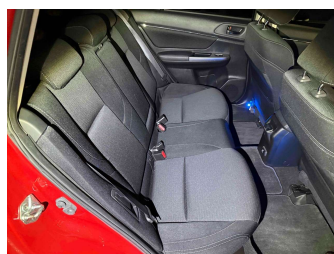

2015 Subaru Levorg 1.6 GT EyeSight S Style

Purchase Price **$14,930**

Includes GST
Excludes on-road costs of $475

Finance may be available on this vehicle. Ask one of our friendly staff for more information.

Gain peace of mind with Mechanical Breakdown Insurance. **Ask us how.**

1. **Top features**
2. » 4WD
   - » ABS Braking
   - » Air Conditioning
   - » Alloy Wheels (Factory)
   - » Body Kit (Factory)
   - » CD Player
   - » Central Locking
   - » Chain Driven (no cam b...
   - » Comes with new WOF
   - » Cruise Control
   - » Electric Windows
   - » ESC
   - » Radio
   - » Remote Locking
   - » Reversing Camera
   - » Smart Key

Body Style
5 door, Station Wagon

Odometer
77,700 km

Engine
1600 cc, Internal Combustion

Fuel Type
Petrol

Transmission
Auto, 4WD/4x4

Wheels
-

VIN
-

Interior
Black, Cloth

Safety
-

Reg No.
-

Ext Colour
Red

History
Ex-Overseas

Seats
5 seats

CO2 Emissions
-

Energy Economy
-

Stock ID: 26079

olGo Motors | Phone 03 281 8581 | Email sales@olgo.co.nz
861-874 Jones Road, Rolleston 7614, New Zealand
www.olgomotors.co.nz

★★★★★
4.52 | 4414 reviews